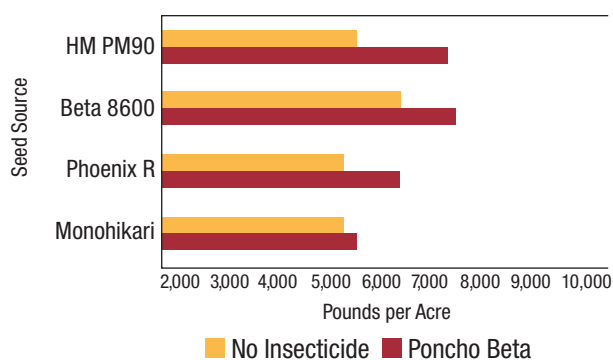

Poncho® Beta Performance in Sugarbeets

Recoverable Sugar

USDA-ARS NWISRL Trial conducted in Kimberly, ID in 2006 by C.Strausbaugh and A. Gillen. Trial replanted due to hail.