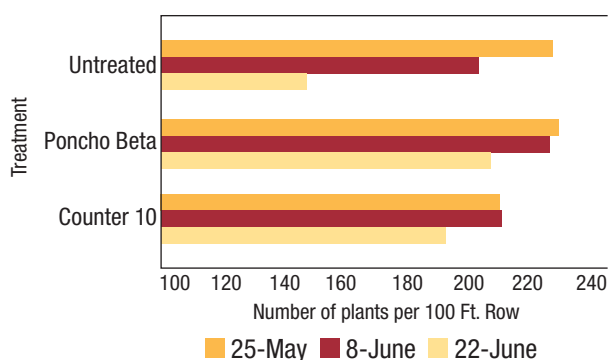

Product Specifications

- Recommended use with a broad-spectrum fungicide package for protection against seed and seedling diseases (42-S Thiram and Allegiance® FL from Bayer CropScience).
- Rate of 5.07 fl oz per seed unit. One gallon treats 25.25 seed units.
- Poncho Beta contains 400g of clothianidin and 53.3g of beta-cyfluthrin per liter of formulation.
- Application results in 60g of clothianidin and 8g of beta-cyfluthrin per seed unit.

Poncho Beta is not registered for use and is currently under review by the EPA.

Poncho® Beta Performance in Sugarbeets

Recoverable Sugar

USDA-ARS NWISRL Trial conducted in Kimberly, ID in 2006 by C.Strausbaugh and A. Gillen. Trial replanted due to hail.

Curly Top Rating

USDA-ARS NWISRL Trial conducted at two locations in Idaho in 2006 by C.Strausbaugh and A. Gillen. Ratings conducted 18-21 August.

Stand Counts

North Dakota State University Trial conducted at St. Thomas, ND in 2006 by Mark Boetel. Stand loss caused by wireworm.