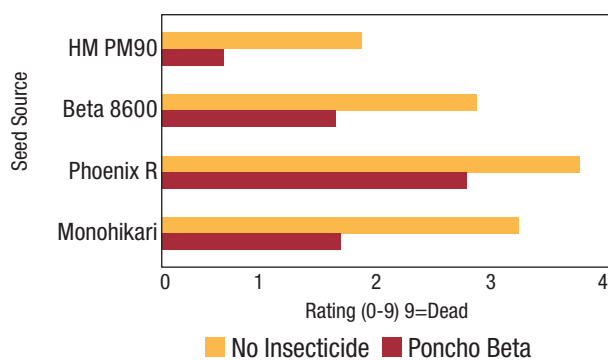

Technical Bulletin

The power of two active ingredients for early season protection from insect pests in sugarbeets.

Features of Poncho® Beta Seed-Applied Insecticide

- Contains TWO active ingredients, clothianidin and beta-cyfluthrin for extended soil and foliar insect protection
- Broad spectrum protection from injury caused by leafhopper, root maggot, flea beetle, wireworm, black cutworm, springtail, black bean aphid, and leaf miner
- Reduction of beet curly top virus by preventing transmission by the beet leafhopper
- Rapid initial and long lasting efficacy for maximum stand counts and increased recoverable sugar
- Available on sugarbeet seed with a minimum build-up coating of 30%

Product Specifications

- Recommended use with a broad-spectrum fungicide package for protection against seed and seedling diseases (42-S Thiram and Allegiance® FL from Bayer CropScience).
- Rate of 5.07 fl oz per seed unit. One gallon treats 25.25 seed units.
- Poncho Beta contains 400g of clothianidin and 53.3g of beta-cyfluthrin per liter of formulation.
- Application results in 60g of clothianidin and 8g of beta-cyfluthrin per seed unit.

Poncho Beta is not registered for use and is currently under review by the EPA.

Poncho® Beta Performance in Sugarbeets

Recoverable Sugar

USDA-ARS NWISRL Trial conducted in Kimberly, ID in 2006 by C.Strausbaugh and A. Gillen. Trial replanted due to hail.

Curly Top Rating

USDA-ARS NWISRL Trial conducted at two locations in Idaho in 2006 by C.Strausbaugh and A. Gillen. Ratings conducted 18-21 August.

Stand Counts

North Dakota State University Trial conducted at St. Thomas, ND in 2006 by Mark Boetel. Stand loss caused by wireworm.