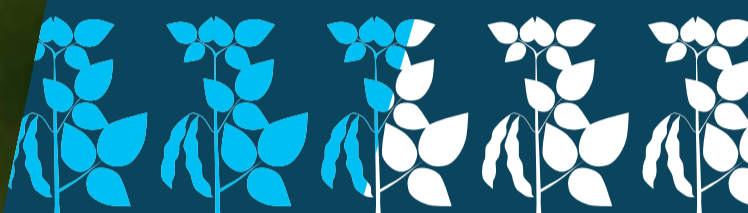

## White mold

White mold can reduce yield by

**50%**<sup>i</sup>

Photo courtesy of Darren Mueller, Iowa State University, Bugwood.org

**Identifiable features:** Wilted, bleached leaves and cotton-like growth on stem.

## Frogeye leaf spot

Frogeye leaf spot can reduce yield

by **30%**<sup>ii</sup>

**Identifiable features:** Irregularly-shaped, brown or tan lesions and purple borders on leaves, stems and pods.